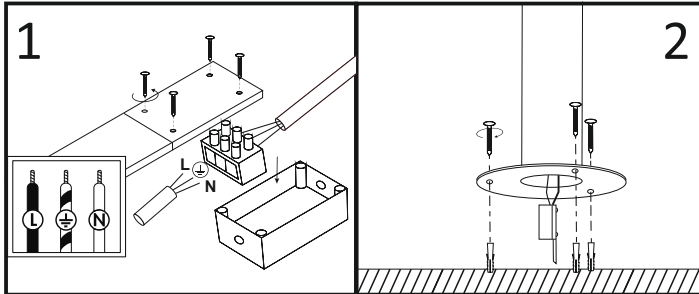

LIVIA S361, S1041 BROWN; OSLO S1041 GREY; SERENA S371

ERC CE RoHS compliance *

LIVIA S360-450, S360-1000, S1041-450 BROWN, S1041-H BROWN;
OSLO S1041-450 GREY, S1041-H GREY; SERENA S370-450, S370-1000

E27 max 10W LED
ø max 55 mm