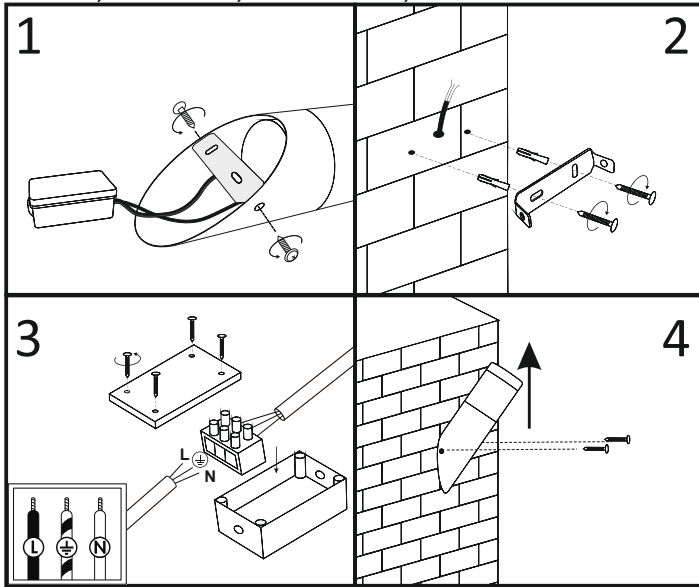

LIVIA S361, S1041 BROWN; OSLO S1041 GREY; SERENA S371

ERC CE RoHS compliance *

LIVIA S360-450, S360-1000, S1041-450 BROWN, S1041-H BROWN;
OSLO S1041-450 GREY, S1041-H GREY; SERENA S370-450, S370-1000

E27 max 10W LED
ø max 55 mm