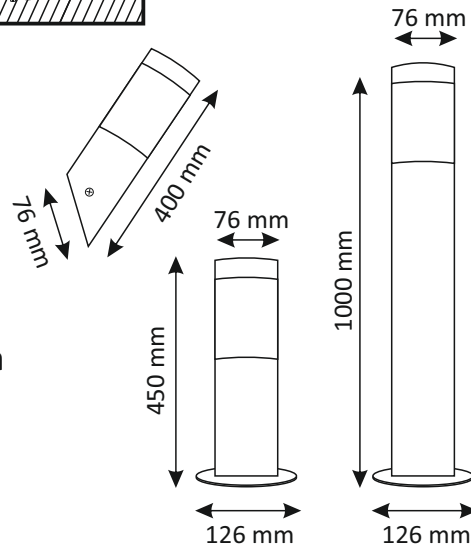

LIVIA S361, S1041 BROWN; OSLO S1041 GREY; SERENA S371

ERC CE RoHS compliance *

LIVIA S360-450, S360-1000, S1041-450 BROWN, S1041-H BROWN;
OSLO S1041-450 GREY, S1041-H GREY; SERENA S370-450, S370-1000

E27 max 10W LED
ø max 55 mm